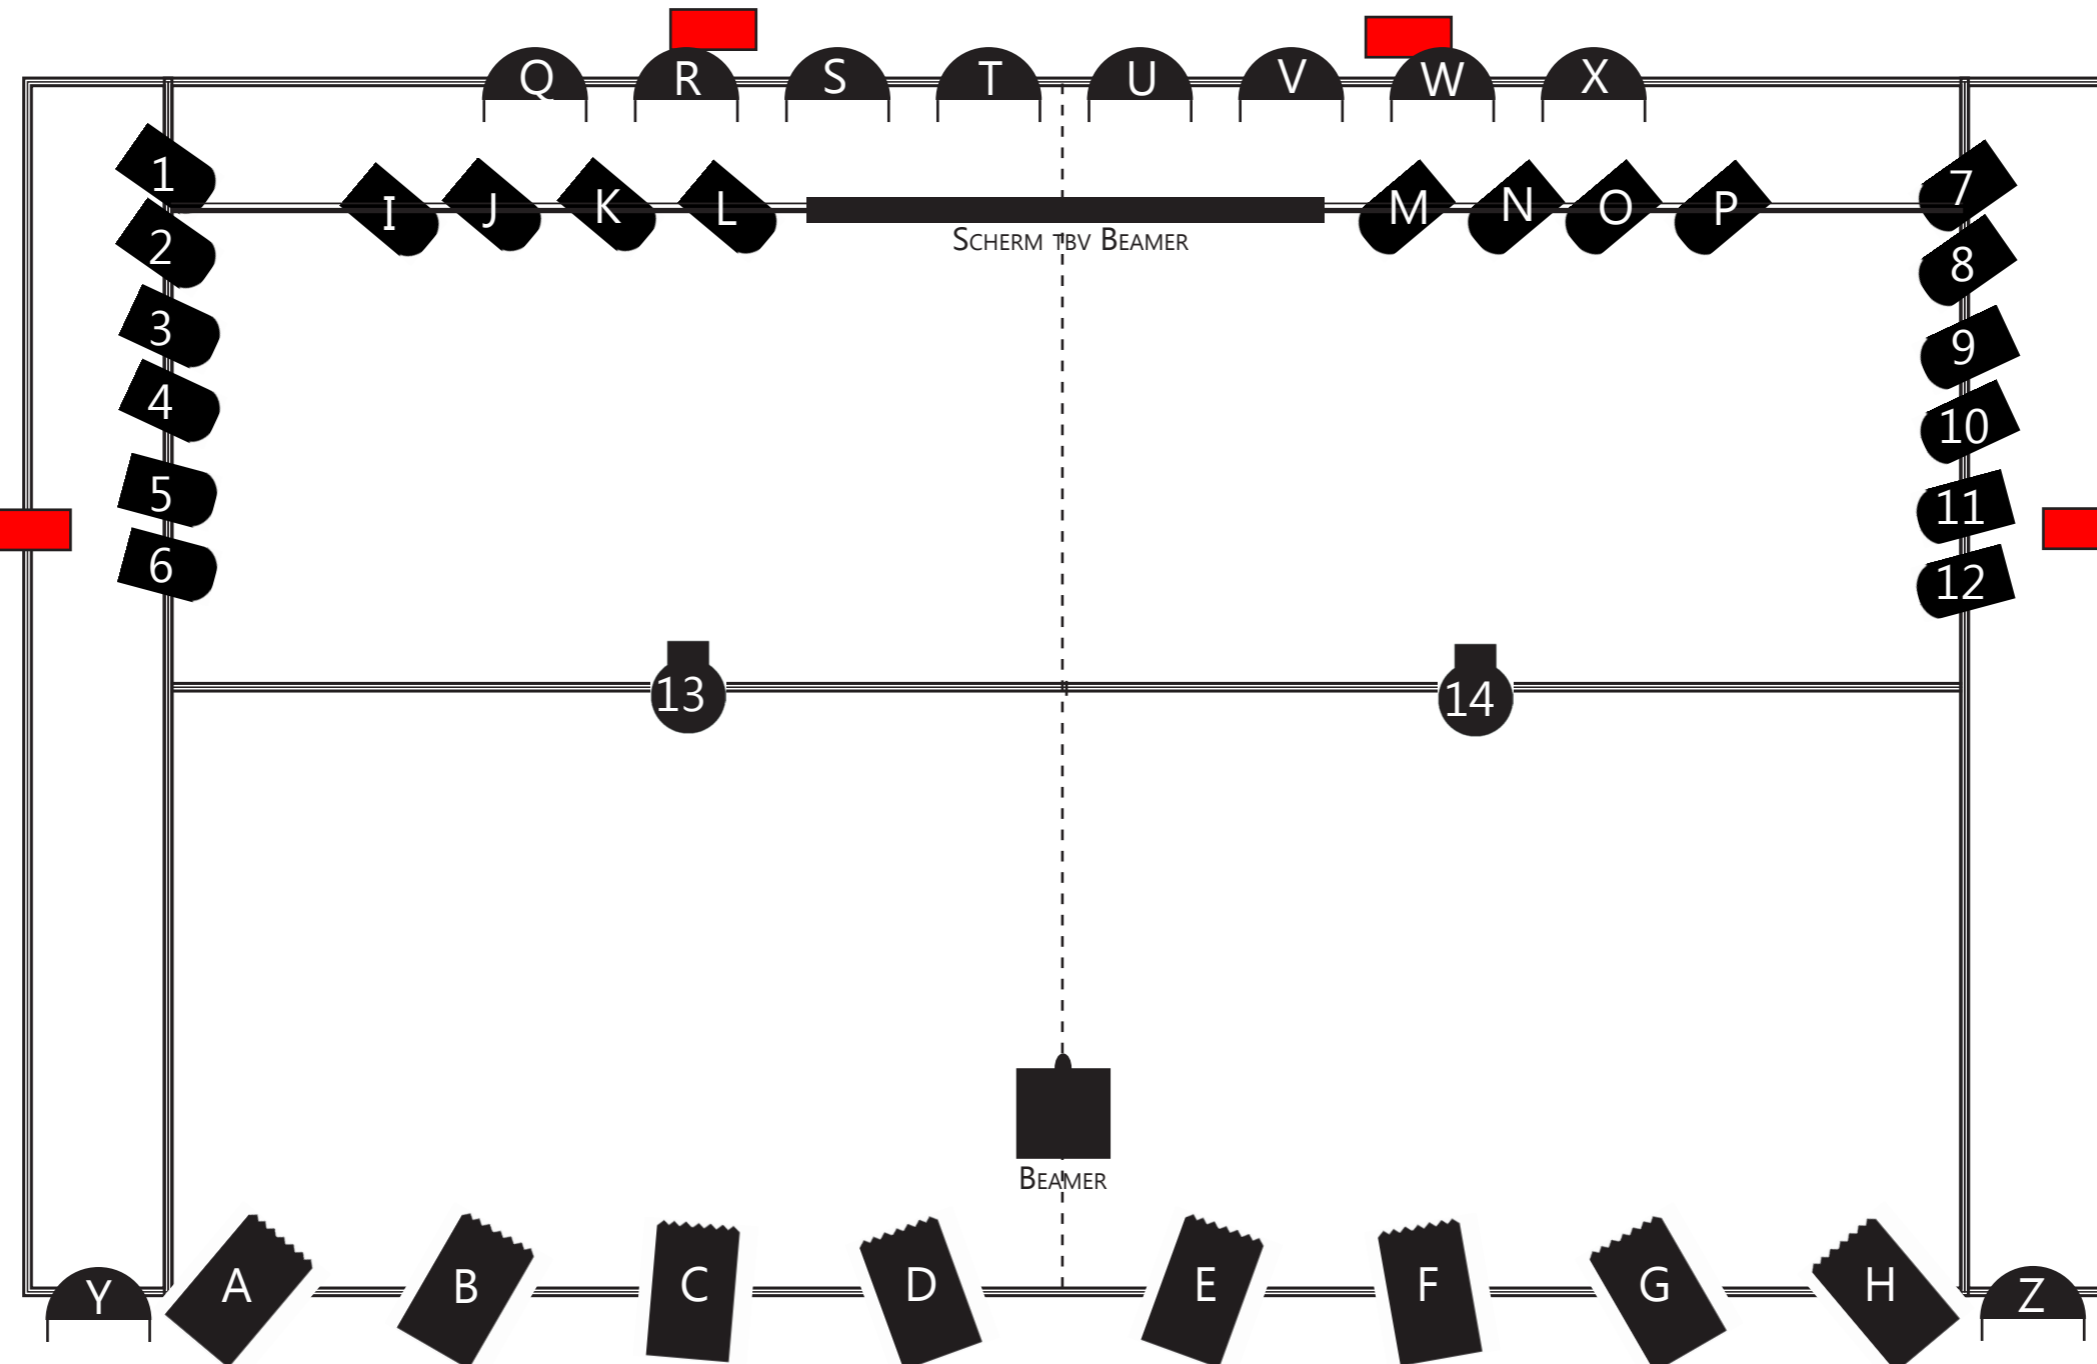

- 1 \_\_\_\_\_
- 2 \_\_\_\_\_
- 3 \_\_\_\_\_
- 4 \_\_\_\_\_
- 5 \_\_\_\_\_
- 6 \_\_\_\_\_
- 7 \_\_\_\_\_
- 8 \_\_\_\_\_

- 1 \_\_\_\_\_
- 2 \_\_\_\_\_
- 3 \_\_\_\_\_
- 4 \_\_\_\_\_
- 5 \_\_\_\_\_
- 6 \_\_\_\_\_
- 7 \_\_\_\_\_
- 8 \_\_\_\_\_

-  8x 1000W FRESNEL
-  20x 500W PEBBLES CONVEX
-  2x 500W PROFIELSPOTS INCL. SNIJDERS
-  10x 500w PAR 64
-  5x 700w SUNSTRIP STAGEBLINDER 1.20M
-  1x 1000w VOLGSPOT INCL. 5 STUK FILTERHOUDER

- 19 \_\_\_\_\_
- 20 \_\_\_\_\_
- 21 \_\_\_\_\_
- 22 \_\_\_\_\_
- 23 \_\_\_\_\_
- 24 \_\_\_\_\_

- 13 \_\_\_\_\_
- 14 \_\_\_\_\_
- 15 \_\_\_\_\_
- 16 \_\_\_\_\_
- 17 \_\_\_\_\_
- 18 \_\_\_\_\_

- 9 \_\_\_\_\_
- 10 \_\_\_\_\_
- 11 \_\_\_\_\_
- 12 \_\_\_\_\_

- 9 \_\_\_\_\_
- 10 \_\_\_\_\_
- 11 \_\_\_\_\_
- 12 \_\_\_\_\_